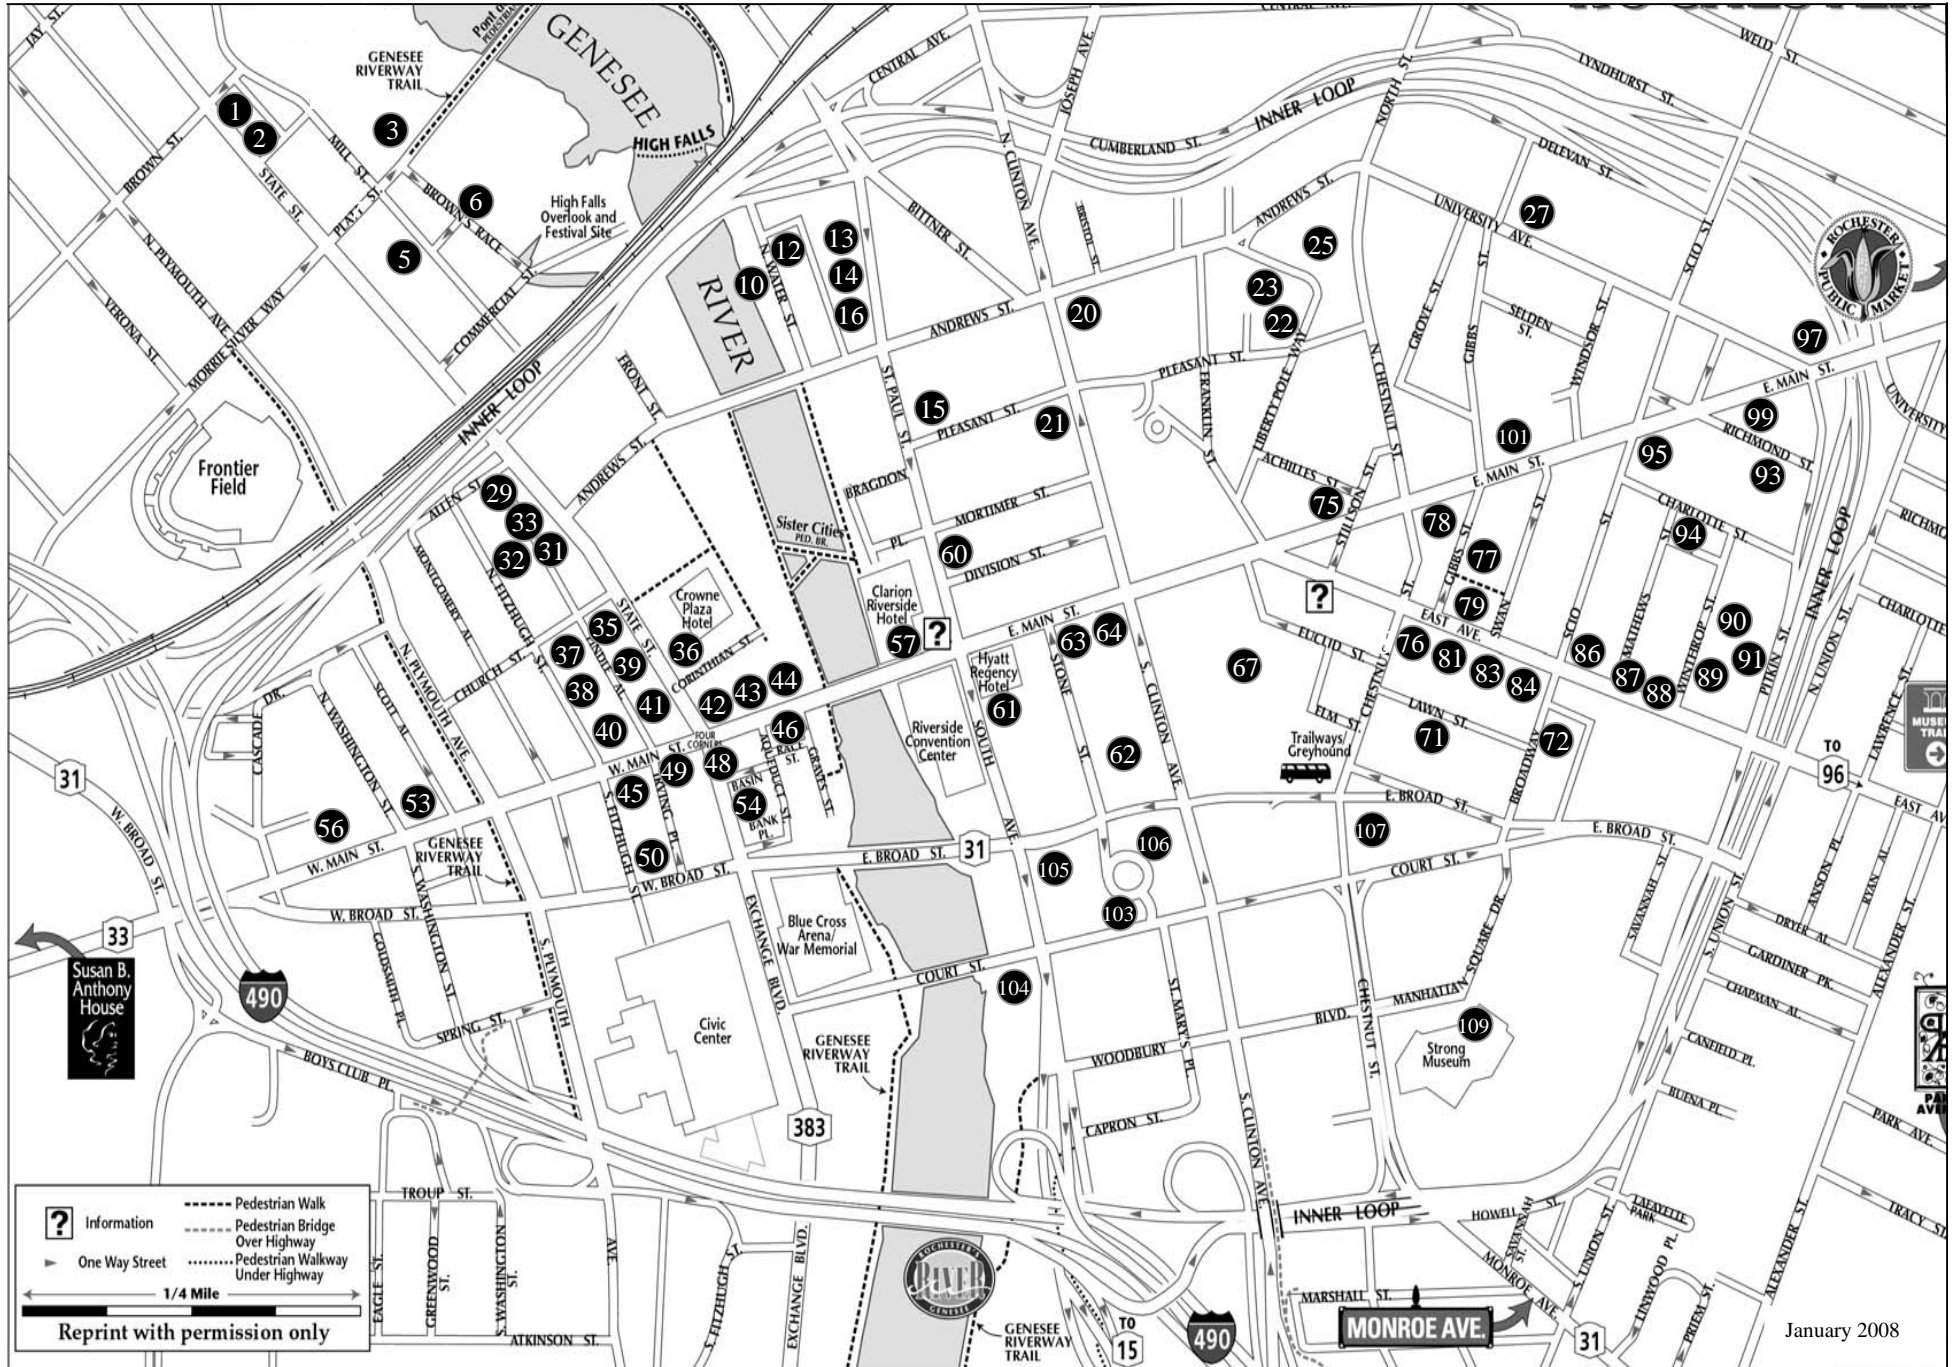

downtownrestaurants/nightlife

www.rochesterdowntown.com

Restaurants/nightlife (alphabetical order)

Map#	Name	Address	Phone (585)	M - F Hours	Sat Hours	Sun Hours	Rest.	Nightlife
67	Abbotts Frozen Custard	285 E. Main St.	546-3116	9a-5:30p	9a-5:30p		Yes	No
27	Abyssinia	80 University Ave.	262-3910	T-F 12:00p-9:30p	1:30p-9:30p	1:30p-9:30p	Yes	No
79	Alexandria Mediterranean Cuisine	120 East Ave.	232-6180	11a-10p	12p - 11p	12p - 9p	Yes	Yes
67	Arby's Roast Beef Restaurant	285 E. Main St.	232-3179	7a-5:30p	10a-3p		Yes	No
48	Atlanta Bread Café Express	1 E. Main St.	546-1120	7a-3p			Yes	No
41	Bee-Licious Foods Café & Catering	16 W. Main	454-5920	7a-3p			Yes	No
109	Bill Gray's at the Skyliner Diner	1 Manhattan Sq.	232-5284	M-R 10-5p, F 10a-8p	10a-5p	11:30a-5p	Yes	No
67	Bill Gray's Restaurant-Midtown	285 E. Main St.	232-4760	7a-5p	7a-3p		Yes	No
67	Bruegger's Bagel Bakery-Midtown	285 E. Main St.	232-8980	6:30a-4:30p			Yes	No
67	Burger King-Midtown Plaza	285 E. Main St.	232-5370	7a-6p	9a - 5p		Yes	No
53	Busy Bee Restaurant	124 W. Main St.	232-4991	6:30a-6:30p	6:30a-4p		Yes	No
78	Center Stage Cafe	25 Gibbs St.	454-4440	M-R 7a-6p, F 7a-3p			Yes	No
64	Chase Café	1 Chase Square	258-5589	7:30a-10a, 11:30a - 1:30p			Yes	No
49	Chika's Café	1 W. Main St.	454-4917	7a-3p			Yes	No
50	Christopher's	30 W. Broad St.	325-1810	11a-3p			Yes	No
32	City Hall Cafe	30 Church St.	428-7390	7:30a-2p			Yes	No
12	Club at Water Street, The	204 N. Water St.	325-5600	Concert Events Only			No	Yes
22	Club NV	123 Liberty Pole	454-7230	R-F 10p-2a	10p-2a		No	Yes
84	Colombo's Market & Deli	127 East Ave.	325-4640	M-R 8a-7p, F 8a-10p	9a-4p	9a-2p	Yes	No
56	Cravings	158 W. Main St.	262-3710	7a-2p			Yes	No
104	Dinosaur Bar-B-Que	99 Court St.	325-7090	M-R 11a-1a, F 11a-2a	11a-2a	12p-10p	Yes	Yes
103	DiPisa Old World Submarines-Court St.	196 Court St.	232-6220	M-R 8a-4p, F 8a-3p			Yes	No
1	DiPisa Old World Submarines-State St.	362 State St.	454-3850	M-R 10a-4p, F 10a-3p			Yes	No
94	Eros Restaurant & Bar	37 Charlotte St.	546-2230	11a-2p, M-R 5p-10p, F till 11p	5-11p		Yes	Yes
67	Everfresh Donuts	285 E. Main St.		6a-4p	6a-4p		Yes	No
101	Fast Break Café	444 E. Main St.	546-6024	M-R 9:30a-7:30p, F 9:30a-4p	10a-2p		Yes	No
61	Focus Lounge at the Hyatt	125 E. Main St.	546-1234	5p-12a	5p-12a	5p-12a	Yes	Yes
67	Fruit & Salad Co.-Midtown	285 E. Main St.	262-2931	10:30a-3p			Yes	No
43	Galleria Pizza	16 E. Main St.	262-2222	8a-6p	10a-3p		Yes	No
81	Golden Port Dim Sum Restaurant	105 East Ave	256-1780	T-R 11:30a-9:30p, F till 11p	11:30a-11p	11:30a-9:30p	Yes	No