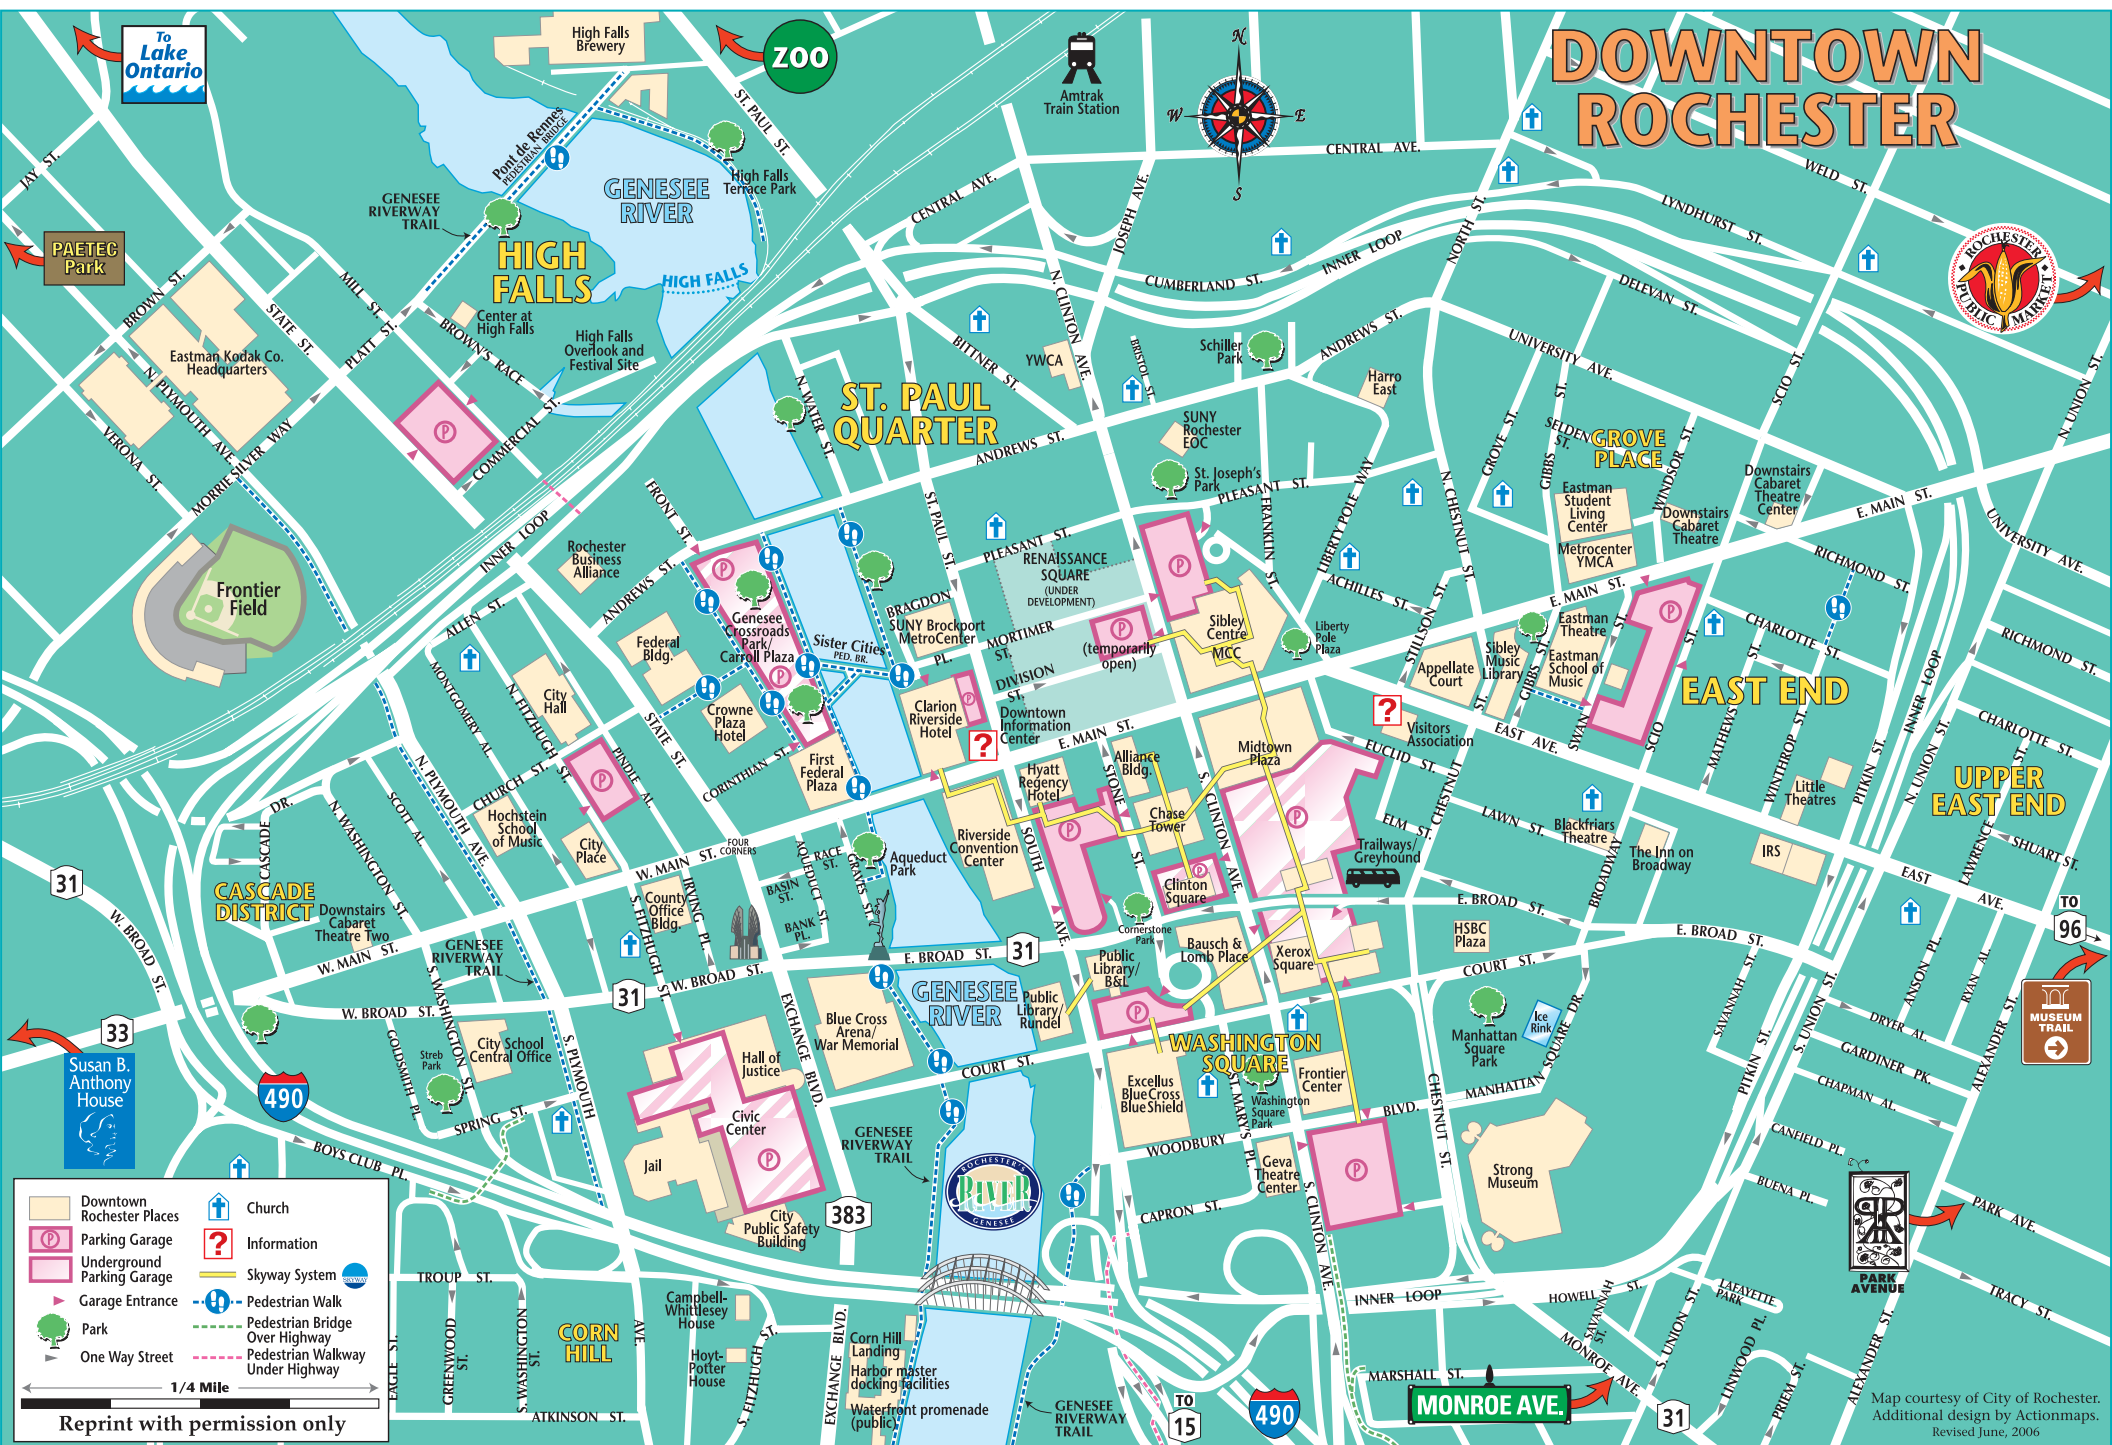

DOWNTOWN ROCHESTER

- | | | | |
|--|----------------------------|--|----------------------------------|
| | Downtown Rochester Places | | Church |
| | Parking Garage | | Information |
| | Underground Parking Garage | | Skyway System |
| | Garage Entrance | | Pedestrian Walk |
| | Park | | Pedestrian Bridge Over Highway |
| | One Way Street | | Pedestrian Walkway Under Highway |
- 1/4 Mile

Reprint with permission only

Map courtesy of City of Rochester. Additional design by Actionmaps. Revised June, 2006

THE DOWNTOWN GUIDES
 120 East Main St.
 (corner of St. Paul St.)
 (585) 232-3420
www.rochesterdowntown.com